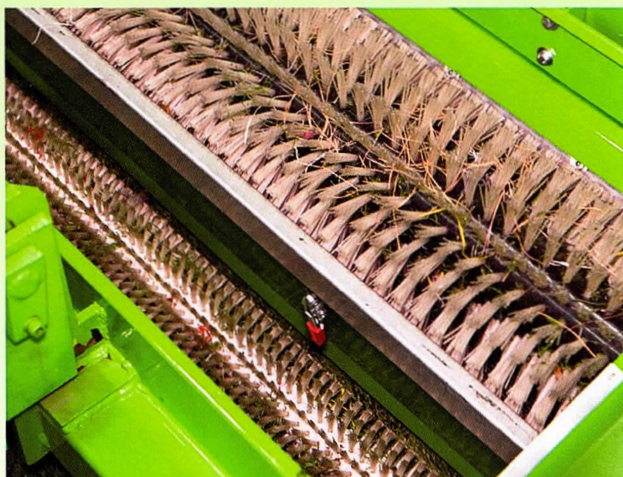

The Avant ATA1200 is a combination tool that efficiently cleans and maintains artificial turf at a reasonable cost. The ATA1200 is unique in that it offers multiple functions that can be used together or individually based on the immediate needs of your playing surface. Driven by the light-weight, easy to use Avant articulating loader, the ATA1200 will quickly and efficiently rake, brush and sweep your field.

Decompaction Rake Depth	Adjustable 0 - 2 inches
Main Brush Depth	Adjustable 0 - 2 inches
Sieving Chamber	Interchangeable sieve sizes
Rear Finishing Brush	Adjustable from 37 - 65 inches
Hoppers for dust	2
Hoppers for debris	2
Working Width	47"
Total Width	58"

The ATA1200 removes what you don't want in your turf while re-distributing the infill that you do.

The ATA1200 process:

1. Decompacts infill surface
2. The brush lifts infill, debris and turf fibers
3. Dust and debris are separated from the infill
4. Dust and debris are captured in collection chambers
5. Infill is deposited back into the turf
6. Rotating brush works infill back into the surface
7. Infill is lightly compacted by roller
8. Rear brush lifts turf fibers to create a clean finished look