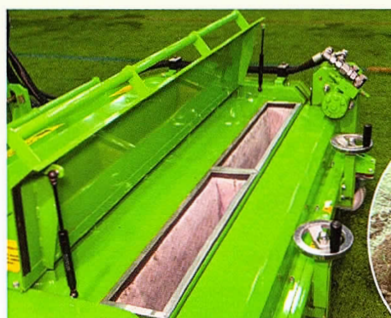

The Avant ATA1200 is a combination tool that efficiently cleans and maintains artificial turf at a reasonable cost. The ATA1200 is unique in that it offers multiple functions that can be used together or individually based on the immediate needs of your playing surface. Driven by the light-weight, easy to use Avant articulating loader, the ATA1200 will quickly and efficiently rake, brush and sweep your field.

Decompaction Rake Depth	Adjustable 0 - 2 inches
Main Brush Depth	Adjustable 0 - 2 inches
Sieving Chamber	Interchangeable sieve sizes
Rear Finishing Brush	Adjustable from 37 - 65 inches
Hoppers for dust	2
Hoppers for debris	2
Working Width	47"
Total Width	58"

The ATA1200 removes what you don't want in your turf while re-distributing the infill that you do.

The ATA1200 process:

1. Decompacts infill surface
2. The brush lifts infill, debris and turf fibers
3. Dust and debris are separated from the infill
4. Dust and debris are captured in collection chambers
5. Infill is deposited back into the turf
6. Rotating brush works infill back into the surface
7. Infill is lightly compacted by roller
8. Rear brush lifts turf fibers to create a clean finished look