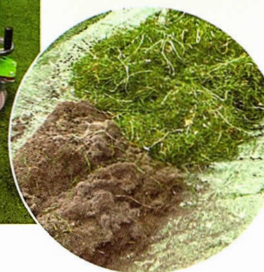

Common dust, fiber and debris